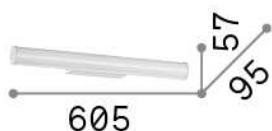

General info

Indoor - Wall lamps

Ean	8021696287782
Item	PRETTY AP D060
Installation	Wall lamps
Guarantee	5 years
Gross weight	1.3 kg
Volume	0.010527 m ³

Technical info

Net weight	0.96 kg
Insulation class	II
Protection index	IP54
Compliance	CE
Operating temperature	0° ~ +40 °C
Full load efficiency	X
Dimmer	NO, On-Off
Power output	220-240 V AC 50/60 Hz
Power supply	In-built, included Replaceable (by qualified operators only), electronic

Source info

Integrated source	Integrated LED module
Replaceable source	No
Power	LED 11,5 W
Emission	Diffuse
Max consumption	max 11,50 W
Features LED	LED SMD
CCT LED	3000 K
Duration LED (t. 25°C)	50000 h
CRI	> 90
Light beam flux	1250 lm
Useful light flux	910 lm
Photobiological risk	1
Bulb included	1 - E14 OLIVA 4W 3000K CRI80 SATIN